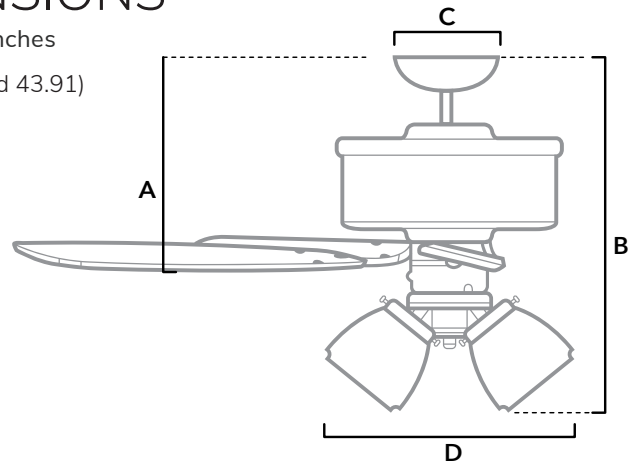

DIMENSIONS

Measured in inches

- A. 9.91 (Angled 43.91)
- B. 16.93
- C. 6.5
- D. 9.82

51737 | Matte Black Body with Matte Black or Light Gray Oak Blades

ADDITIONAL FINISHES

50894
Matte Silver Body with Autumn Walnut or Natural Wood Blades

50895
Fresh White Body with Fresh White or Natural Wood Blades

50887
New Bronze Body with American Walnut or Greyed Walnut Blades

FAN SPECIFICATIONS

Motor Type	Reversible	Wire Length	Control Type	Downrod	Location	Blade #	Add'l Sizes
AC	YES	32" (24" Downrod)	Pull Chains	2" Included	Indoor	5	44", 52"