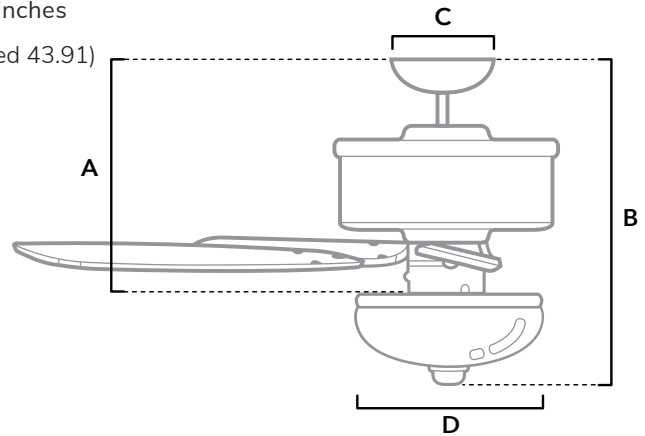

DIMENSIONS

Measured in inches

- A. 9.91 (Angled 43.91)
- B. 16.69
- C. 6.5
- D. 9.82

**51738** | Matte Black Body with Matte Black or Light Gray Oak Blades

ADDITIONAL FINISHES

**50901**  
New Bronze Body with American Walnut or Greyed Walnut Blades

**50908**  
Fresh White Body with Fresh White or Natural Wood Blades

**50909**  
Matte Silver Body with Autumn Walnut or Natural Wood Blades

FAN SPECIFICATIONS

Motor Type	Reversible	Wire Length	Control Type	Downrod	Location	Blade #	Add'l Sizes
AC	YES	32" (24" Downrod)	Pull Chains	2" Included	Indoor	5	44", 52"