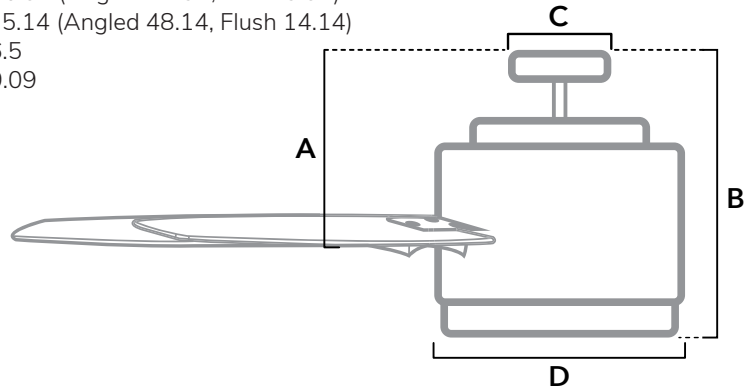

DIMENSIONS

Measured in inches

- A. 10.97 (Angled 43.97, Flush 9.97)
- B. 15.14 (Angled 48.14, Flush 14.14)
- C. 6.5
- D. 9.09

51844 | Matte Black Body with Matte Black Blades

ADDITIONAL FINISHES

51846
Matte White Body with Matte White Blades

51845
Matte Silver Body with Matte Silver Blades

FAN SPECIFICATIONS

Motor Type	Reversible	Wire Length	Control Type	Downrod	Location	Blade #	Add'l Sizes
AC	YES	32" (24" Downrod)	Handheld Remote	3" Included	Damp	3	44", 52"