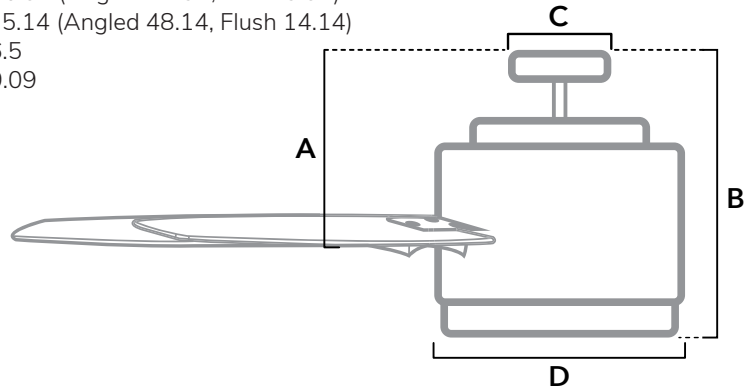

DIMENSIONS

Measured in inches

- A. 10.97 (Angled 43.97, Flush 9.97)
- B. 15.14 (Angled 48.14, Flush 14.14)
- C. 6.5
- D. 9.09

51845 | Matte Silver Body with Matte Silver Blades

ADDITIONAL FINISHES

51844 | Matte Black Body with Matte Black Blades

51846 | Matte White Body with Matte White Blades

FAN SPECIFICATIONS

Motor Type	Reversible	Wire Length	Control Type	Downrod	Location	Blade #	Add'l Sizes
AC	YES	32" (24" Downrod)	Handheld Remote	3" Included	Damp	3	44", 52"