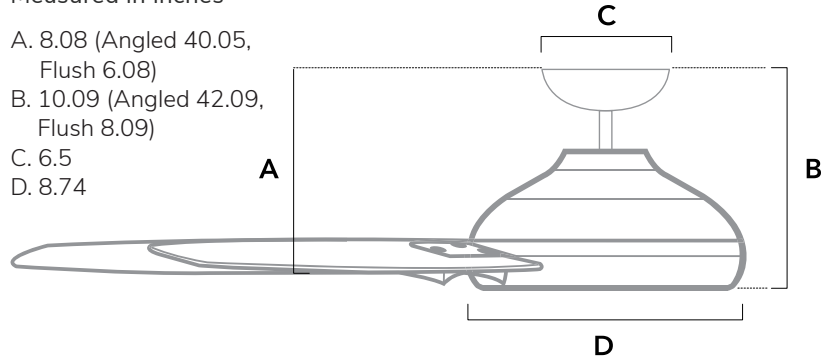

DIMENSIONS

Measured in inches

- A. 8.08 (Angled 40.05, Flush 6.08)
- B. 10.09 (Angled 42.09, Flush 8.09)
- C. 6.5
- D. 8.74

51847 | Matte Black Body with Matte Black Blades

ADDITIONAL FINISHES

51849
Matte Nickel Body with Matte Nickel Blades

51848
Matte White Body with Matte White Blades

FAN SPECIFICATIONS

Motor Type	Reversible	Wire Length	Control Type	Downrod	Location	Blade #	Add'l Sizes
AC	YES	32" (24" Downrod)	Wall Control	2" Included	Indoor	3	44", 52"