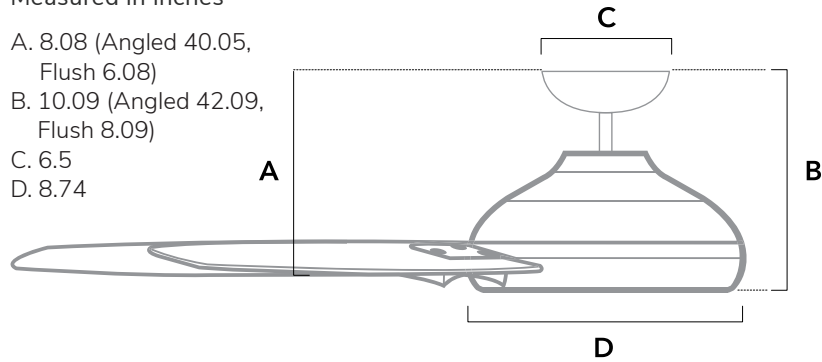

DIMENSIONS

Measured in inches

- A. 8.08 (Angled 40.05, Flush 6.08)
- B. 10.09 (Angled 42.09, Flush 8.09)
- C. 6.5
- D. 8.74

51848 | Matte White Body with Matte White Blades

ADDITIONAL FINISHES

51847 | Matte Black Body with Matte Black Blades

51849 | Matte Nickel Body with Matte Nickel Blades

FAN SPECIFICATIONS

Motor Type	Reversible	Wire Length	Control Type	Downrod	Location	Blade #	Add'l Sizes
AC	YES	32" (24" Downrod)	Wall Control	2" Included	Indoor	3	44", 52"