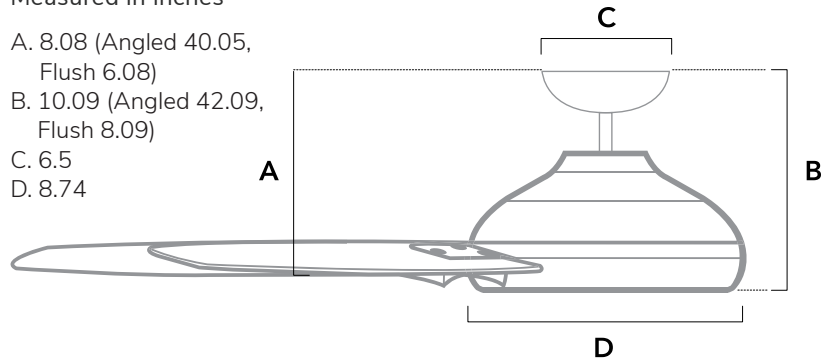

DIMENSIONS

Measured in inches

- A. 8.08 (Angled 40.05, Flush 6.08)
- B. 10.09 (Angled 42.09, Flush 8.09)
- C. 6.5
- D. 8.74

51849 | Matte Nickel Body with Matte Nickel Blades

ADDITIONAL FINISHES

51848 | Matte White Body with Matte White Blades

51847 | Matte Black Body with Matte Black Blades

FAN SPECIFICATIONS

Motor Type	Reversible	Wire Length	Control Type	Downrod	Location	Blade #	Add'l Sizes
AC	YES	32" (24" Downrod)	Wall Control	2" Included	Indoor	3	44", 52"