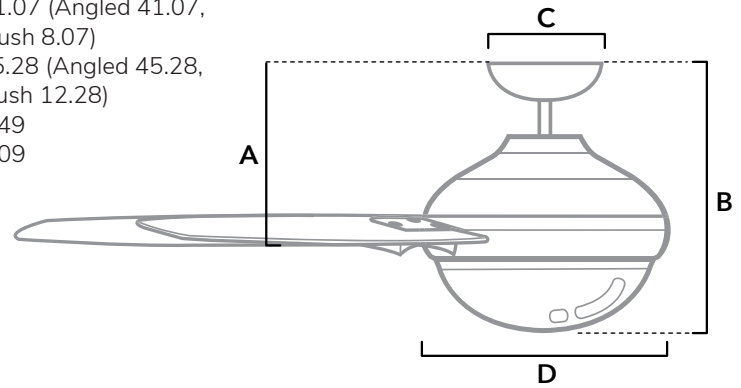

DIMENSIONS

Measured in inches

- A. 11.07 (Angled 41.07, Flush 8.07)
- B. 15.28 (Angled 45.28, Flush 12.28)
- C. 6.49
- D. 9.09

52375 | Fresh White Body with Fresh White blades

ADDITIONAL FINISHES

52376 | Matte Silver Body with Matte Silver blades

51535 | Matte Black Body with Matte Black blades

FAN SPECIFICATIONS

Motor Type	Reversible	Wire Length	Control Type	Downrod	Location	Blade #	Add'l Sizes
DC	YES	32" (24" Downrod)	Handheld Remote	3 Included	Damp	7	N/A