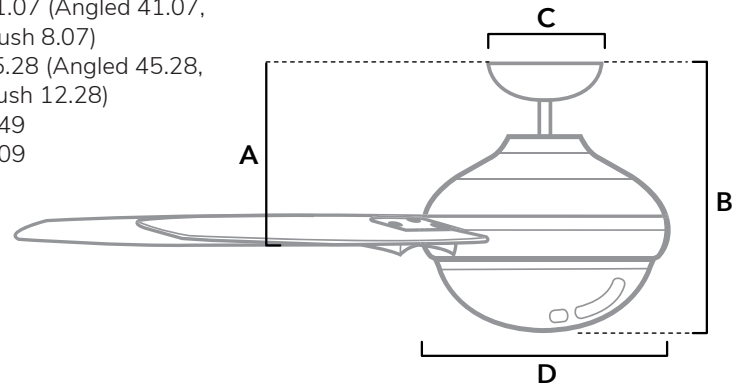

DIMENSIONS

Measured in inches

- A. 11.07 (Angled 41.07, Flush 8.07)
- B. 15.28 (Angled 45.28, Flush 12.28)
- C. 6.49
- D. 9.09

52376 | Matte Silver Body with Matte Silver blades

ADDITIONAL FINISHES

51535
Matte Black Body with Matte Black blades

52375
Fresh White Body with Fresh White blades

FAN SPECIFICATIONS

Motor Type	Reversible	Wire Length	Control Type	Downrod	Location	Blade #	Add'l Sizes
DC	YES	32" (24" Downrod)	Handheld Remote	3 Included	Damp	7	N/A