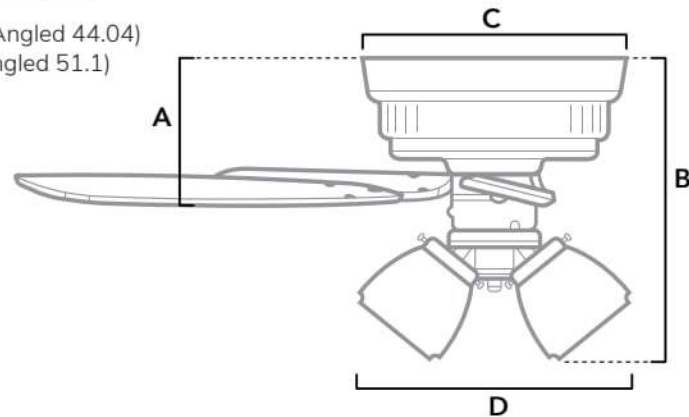

DIMENSIONS

Measured in inches

- A. 11.04 (Angled 44.04)
- B. 18.1 (Angled 51.1)
- C. 6.49
- D. 10.9

52387 | Matte Black Body with Matte Black or Greyed Walnut Blades

ADDITIONAL FINISHES

53237
Brushed Nickel Body with Brazilian Cherry or Harvest Mahogany Blades

FAN SPECIFICATIONS

Motor Type	Reversible	Wire Length	Control Type	Downrod	Location	Blade #	Add'l Sizes
AC	YES	32" (24" Downrod)	Pull Chains	3 Included	Indoor	5	N/A

AIRFLOW AND LIGHT SPECIFICATIONS

AVG Airflow	Airflow Efficiency	CFM High	Voltage	Bulbs Included	Output Per Bulb	Watts Per Bulb	Bulb Type	Base Type	LED Light Kit	CRI	CCT (Kelvins)	Dimmable
2950	76	4257	120v/60Hz	3	600	7W	LED	E26	Yes	80	3,000	NO