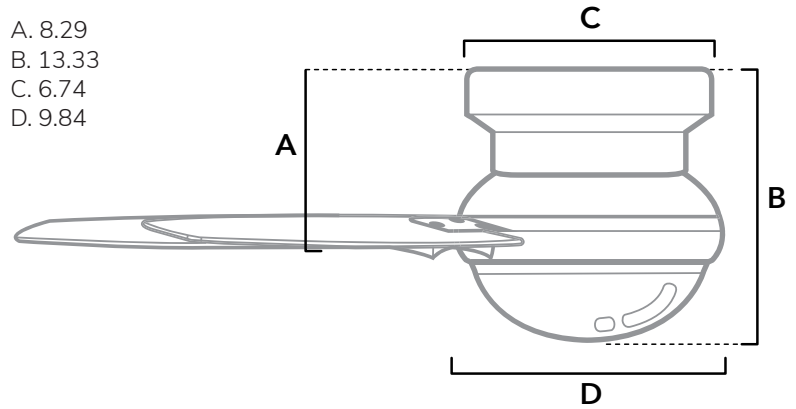

DIMENSIONS

Measured in inches

- A. 8.29
- B. 13.33
- C. 6.74
- D. 9.84

52418 | Fresh White with Fresh White blades

ADDITIONAL FINISHES

52419  
Brushed Nickel with Matte Nickel blades

FAN SPECIFICATIONS

Motor Type	Reversible	Wire Length	Control Type	Downrod	Location	Blade #	Add'l Sizes
AC	YES	32" (24" Downrod)	Pull Chains	Low Profile	Indoor	5	44"