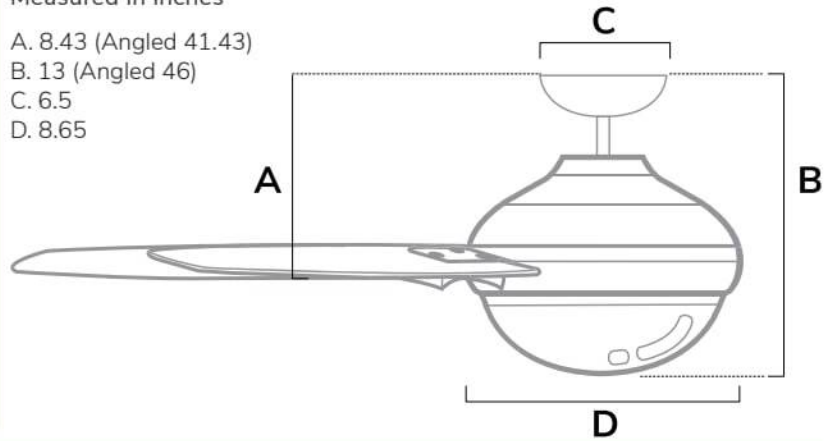

DIMENSIONS

Measured in inches

- A. 8.43 (Angled 41.43)
- B. 13 (Angled 46)
- C. 6.5
- D. 8.65

52485 | Matte Black Body with Matte Black or Dark Gray Oak Blades

ADDITIONAL FINISHES

52487 | Fresh White Body with Fresh White or Light Oak Blades

52504 | Noble Bronze Body with Grey Walnut or Warm Grey Oak Blades

52505 | Brushed Nickel Body with Matte Nickel or Light Greyed Oak Blades

FAN SPECIFICATIONS

Motor Type	Reversible	Wire Length	Control Type	Downrod	Location	Blade #	Add'l Sizes
AC	YES	32" (24" Downrod)	Pull Chains	3" Included	Indoor	5	60"