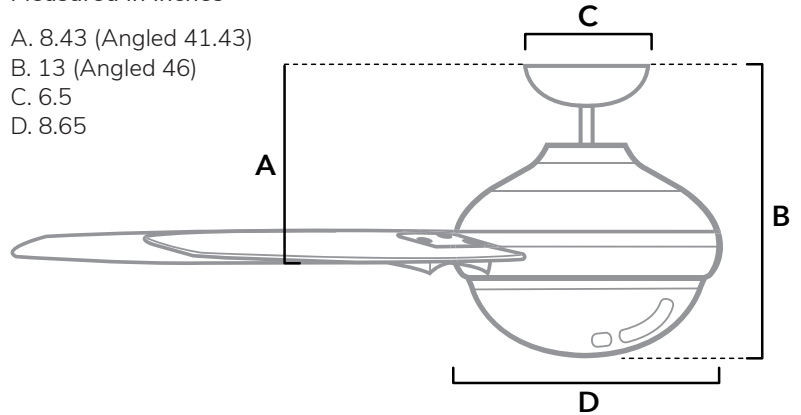

DIMENSIONS

Measured in inches

- A. 8.43 (Angled 41.43)
- B. 13 (Angled 46)
- C. 6.5
- D. 8.65

**52488** | Fresh White Body with Fresh White or Light Oak Blades

ADDITIONAL FINISHES

**52490**  
Noble Bronze Body with Noble Bronze Blades

**52495**  
Brushed Nickel Body with Matte Nickel or Light Grey Oak Blades

**52486**  
Matte Black Body with Matte Black or Dark Grey Oak Blades

FAN SPECIFICATIONS

Motor Type	Reversible	Wire Length	Control Type	Downrod	Location	Blade #	Add'l Sizes
AC	YES	32" (24" Downrod)	Pull Chains	3" Included	Indoor	5	44", 52"