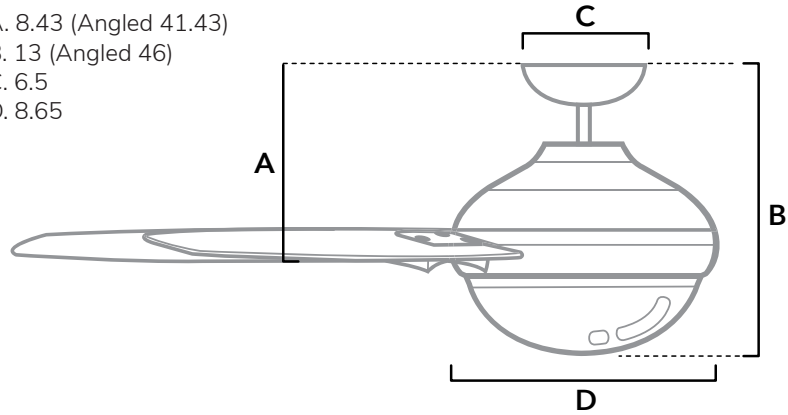

DIMENSIONS

Measured in inches

- A. 8.43 (Angled 41.43)
- B. 13 (Angled 46)
- C. 6.5
- D. 8.65

52490 | Noble Bronze Body with Noble Bronze Blades

ADDITIONAL FINISHES

52495
Brushed Nickel Body with Matte Nickel or Light Grey Oak Blades

52486
Matte Black Body with Matte Black or Dark Grey Oak Blades

52488
Fresh White Body with Fresh White or Light Oak Blades

FAN SPECIFICATIONS

Motor Type	Reversible	Wire Length	Control Type	Downrod	Location	Blade #	Add'l Sizes
AC	YES	32" (24" Downrod)	Pull Chains	3" Included	Indoor	5	44", 52"