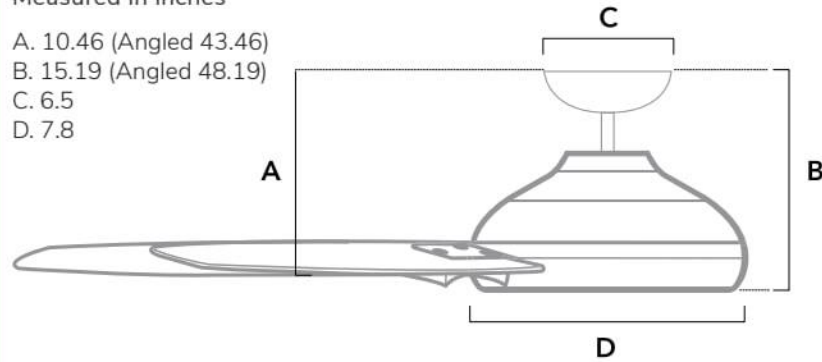

DIMENSIONS

Measured in inches

- A. 10.46 (Angled 43.46)
- B. 15.19 (Angled 48.19)
- C. 6.5
- D. 7.8

52491 | Matte Black Body with Matte Black or Greyed Walnut Blades

ADDITIONAL FINISHES

52493 | Fresh White Body with Fresh White or Light Oak Blades

FAN SPECIFICATIONS

Motor Type	Reversible	Wire Length	Control Type	Downrod	Location	Blade #	Add'l Sizes
AC	YES	32" (24" Downrod)	Pull Chains	3" Included	Indoor	5	44", 52"

AIRFLOW AND LIGHT SPECIFICATIONS