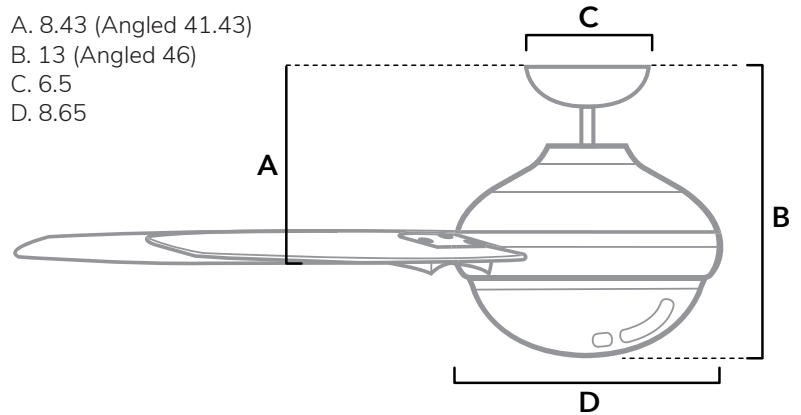

DIMENSIONS

Measured in inches

- A. 8.43 (Angled 41.43)
- B. 13 (Angled 46)
- C. 6.5
- D. 8.65

52495 | Brushed Nickel Body with Matte Nickel or Light Grey Oak Blades

ADDITIONAL FINISHES

52486
Matte Black Body with Matte Black or Dark Grey Oak Blades

52488
Fresh White Body with Fresh White or Light Oak Blades

52490
Noble Bronze Body with Noble Bronze Blades

FAN SPECIFICATIONS

Motor Type	Reversible	Wire Length	Control Type	Downrod	Location	Blade #	Add'l Sizes
AC	YES	32" (24" Downrod)	Pull Chains	3" Included	Indoor	5	44", 52"