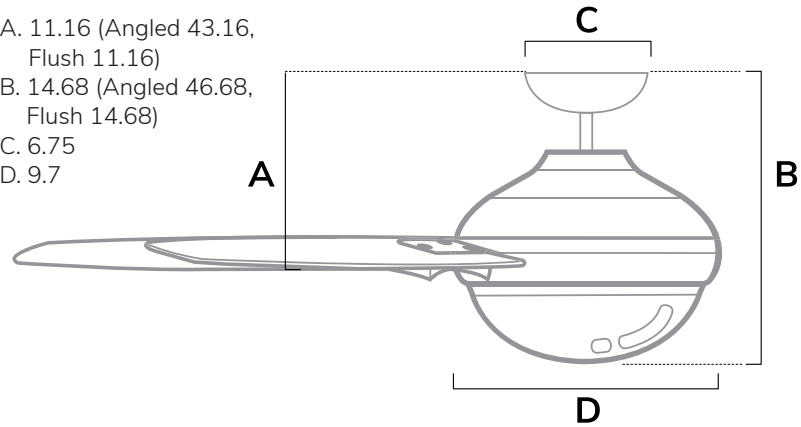

DIMENSIONS

Measured in inches

- A. 11.16 (Angled 43.16, Flush 11.16)
- B. 14.68 (Angled 46.68, Flush 14.68)
- C. 6.75
- D. 9.7

52611 | Matte White Body with Matte White Blades

ADDITIONAL FINISHES

52589  
Matte Black Body with Matte Black Blades

52612  
Matte Silver Body with Matte Silver blades

50059  
Matte Bronze Body with Matte Bronze Blades

FAN SPECIFICATIONS

Motor Type	Reversible	Wire Length	Control Type	Downrod	Location	Blade #	Add'l Sizes
AC	YES	32" (24" Downrod)	Wall Control	4 Included	Outdoor	5	N/A