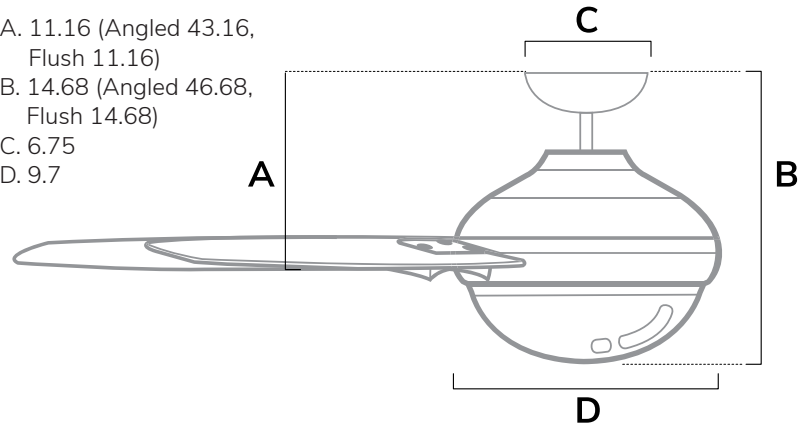

DIMENSIONS

Measured in inches

- A. 11.16 (Angled 43.16, Flush 11.16)
- B. 14.68 (Angled 46.68, Flush 14.68)
- C. 6.75
- D. 9.7

52612 | Matte Silver Body with Matte Silver blades

ADDITIONAL FINISHES

50059  
Matte Bronze Body with Matte Bronze Blades

52611  
Matte White Body with Matte White Blades

52589  
Matte Black Body with Matte Black Blades

FAN SPECIFICATIONS

Motor Type	Reversible	Wire Length	Control Type	Downrod	Location	Blade #	Add'l Sizes
AC	YES	32" (24" Downrod)	Wall Control	4 Included	Outdoor	5	N/A