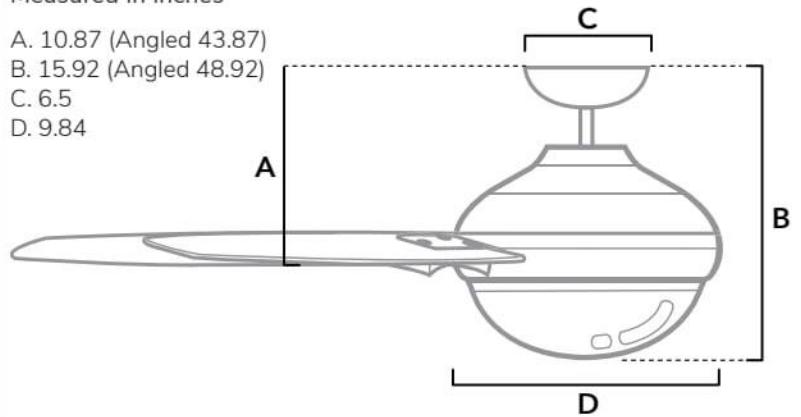

DIMENSIONS

Measured in inches

- A. 10.87 (Angled 43.87)
- B. 15.92 (Angled 48.92)
- C. 6.5
- D. 9.84

52614 | Dove Grey Body with Dove Grey Blades

ADDITIONAL FINISHES

51314
Matte Black Body with Matte Black Blades

51315
Matte Silver Body with Matte Silver Blades

51336
Fresh White Body with Fresh White Blades

FAN SPECIFICATIONS

Motor Type	Reversible	Wire Length	Control Type	Downrod	Location	Blade #	Add'l Sizes
AC	YES	32" (24" Downrod)	Handheld Remote	3" Included	Indoor	5	52", 60"