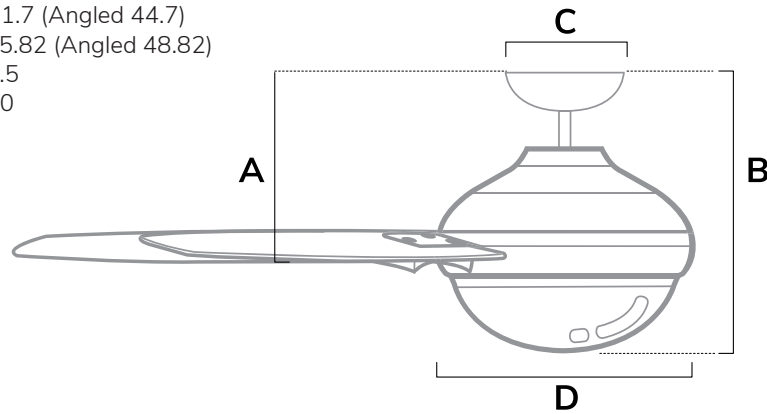

DIMENSIONS

Measured in inches

- A. 11.7 (Angled 44.7)
- B. 15.82 (Angled 48.82)
- C. 6.5
- D. 10

52618 | Matte Black Body with Matte Black blades

ADDITIONAL FINISHES

50717
Matte White with Matte White blades

50718
Matte Nickel with Matte Nickel blades

FAN SPECIFICATIONS

Motor Type	Reversible	Wire Length	Control Type	Downrod	Location	Blade #	Add'l Sizes
DC	YES	32" (24" Downrod)	Wall Control	3 Included	Damp	10	60"