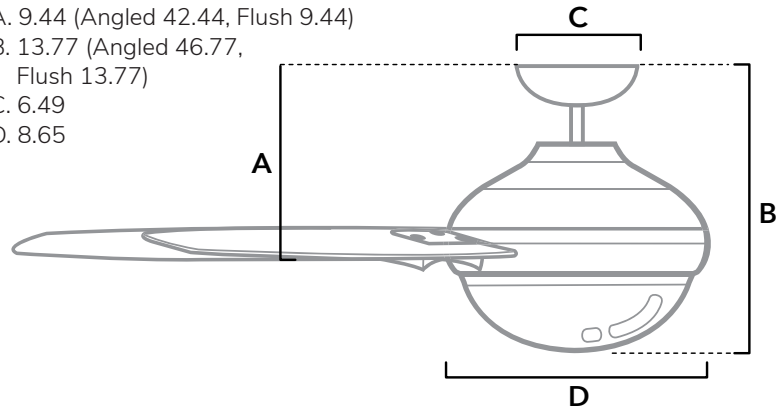

DIMENSIONS

Measured in inches

- A. 9.44 (Angled 42.44, Flush 9.44)
- B. 13.77 (Angled 46.77, Flush 13.77)
- C. 6.49
- D. 8.65

52773
Fresh White Body with Fresh White or Light Oak Blades

ADDITIONAL FINISHES

52776
Matte Black Body with Matte Black or Dark Gray Oak blades

FAN SPECIFICATIONS

Motor Type	Reversible	Wire Length	Control Type	Downrod	Location	Blade #	Add'l Sizes
DC	YES	32" (24" Downrod)	Pull Chains	3" Included	Indoor	5	44", 52"