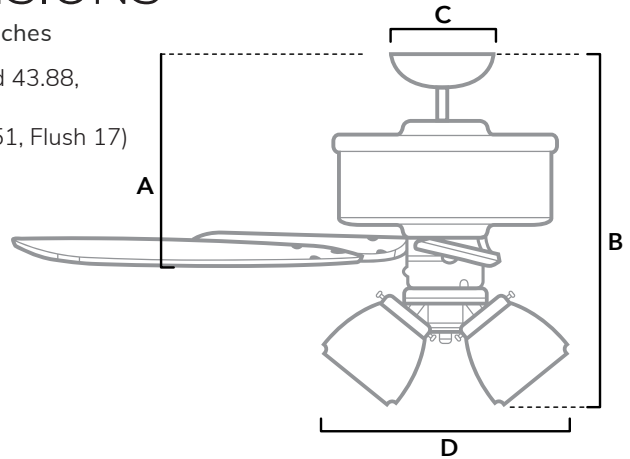

DIMENSIONS

Measured in inches

- A. 9.88 (Angled 43.88, Flush 9.88)
- B. 17 (Angled 51, Flush 17)
- C. 6.49
- D. 9.82

52777 | Fresh White Body with Fresh White or Natural Wood Blades

ADDITIONAL FINISHES

52781
New Bronze Body with American Walnut or Greyed Walnut Blades

52789
Matte Black Body with Matte Black or Light Gray Oak Blades

52779
Matte Silver Body with Autumn Walnut or Natural Wood Blades

FAN SPECIFICATIONS

Motor Type	Reversible	Wire Length	Control Type	Downrod	Location	Blade #	Add'l Sizes
DC	YES	32" (24" Downrod)	Pull Chains	2" Included	Indoor	5	44", 52"