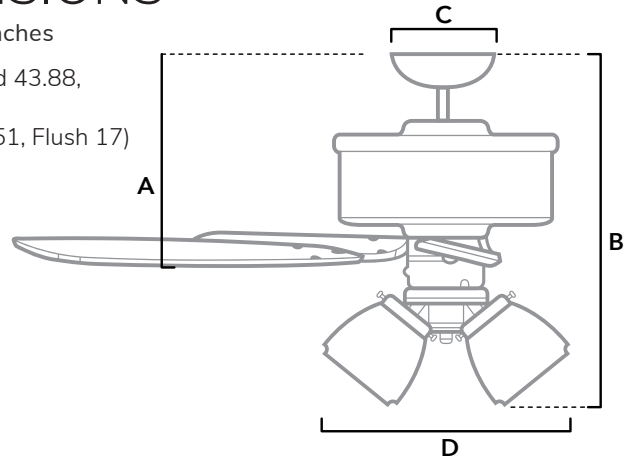

DIMENSIONS

Measured in inches

- A. 9.88 (Angled 43.88, Flush 9.88)
- B. 17 (Angled 51, Flush 17)
- C. 6.49
- D. 9.82

**52779** | Matte Silver Body with Autumn Walnut or Natural Wood Blades

ADDITIONAL FINISHES

FAN SPECIFICATIONS

Motor Type	Reversible	Wire Length	Control Type	Downrod	Location	Blade #	Add'l Sizes
DC	YES	32" (24" Downrod)	Pull Chains	2" Included	Indoor	5	44", 52"

AIRFLOW AND LIGHT SPECIFICATIONS