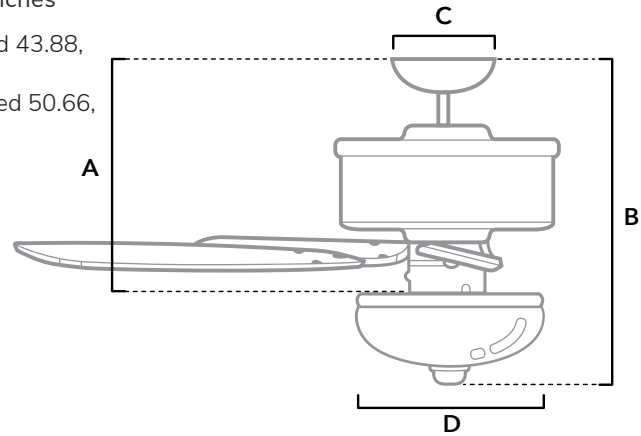

DIMENSIONS

Measured in inches

- A. 9.88 (Angled 43.88, Flush 9.88)
- B. 16.66 (Angled 50.66, Flush 16.66)
- C. 6.49
- D. 9.82

**52780** | Matte Silver Body with Autumn Walnut or Natural Wood Blades

ADDITIONAL FINISHES

FAN SPECIFICATIONS

Motor Type	Reversible	Wire Length	Control Type	Downrod	Location	Blade #	Add'l Sizes
DC	NO	32" (24" Downrod)	Pull Chains	2" Included	Indoor	5	44", 52"

AIRFLOW AND LIGHT SPECIFICATIONS

AVG Airflow	Airflow Efficiency	CFM High	Voltage	Bulbs Included	Output Per Bulb	Watts Per Bulb	Bulb Type	Base Type	LED Light Kit	CRI	CCT (Kelvins)	Dimmable
2734	257	3309	120v/60Hz	2	600	7W	LED	E26	Yes	80	3,000	NO