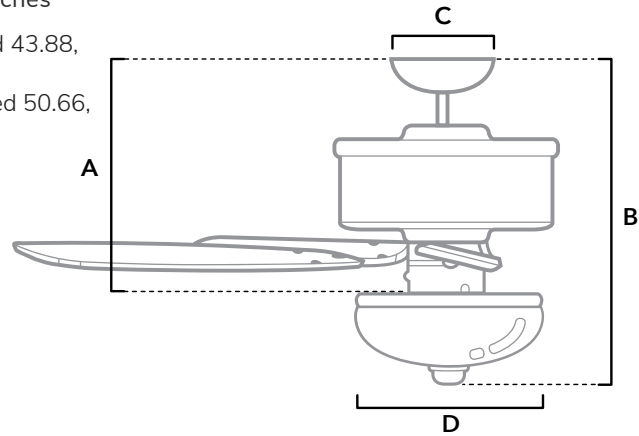

DIMENSIONS

Measured in inches

- A. 9.88 (Angled 43.88, Flush 9.88)
- B. 16.66 (Angled 50.66, Flush 16.66)
- C. 6.49
- D. 9.82

**52782** | New Bronze Body with American Walnut or Greyed Walnut Blades

ADDITIONAL FINISHES

FAN SPECIFICATIONS

Motor Type	Reversible	Wire Length	Control Type	Downrod	Location	Blade #	Add'l Sizes
DC	NO	32" (24" Downrod)	Pull Chains	2" Included	Indoor	5	44", 52"

AIRFLOW AND LIGHT SPECIFICATIONS

AVG Airflow	Airflow Efficiency	CFM High	Voltage	Bulbs Included	Output Per Bulb	Watts Per Bulb	Bulb Type	Base Type	LED Light Kit	CRI	CCT (Kelvins)	Dimmable
2734	257	3309	120v/60Hz	2	600	7W	LED	E26	Yes	80	3,000	NO