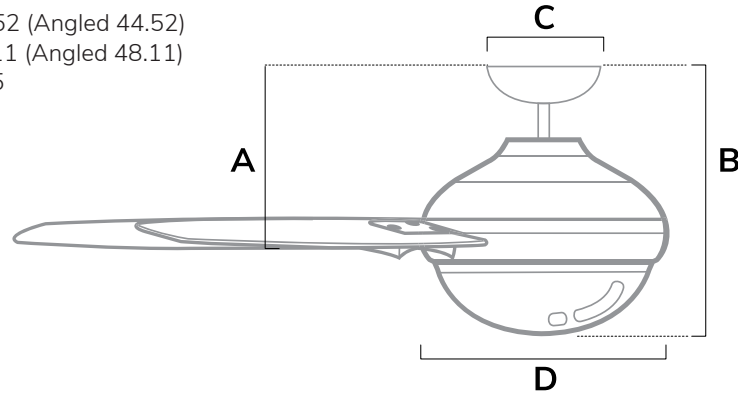

DIMENSIONS

Measured in inches

- A. 11.52 (Angled 44.52)
- B. 15.11 (Angled 48.11)
- C. 6.85
- D. 10

52783 | Matte Black Body with Dark Gray Oak or Matte Black Blades

ADDITIONAL FINISHES

52784 | Fresh White Body with Light Oak or Fresh White Blades

52785 | Brushed Nickel Body with Light Gray Oak Blades

FAN SPECIFICATIONS

Motor Type	Reversible	Wire Length	Control Type	Downrod	Location	Blade #	Add'l Sizes
DC	YES	32" (24" Downrod)	Handheld Remote	3.5" Included	Indoor	6	N/A