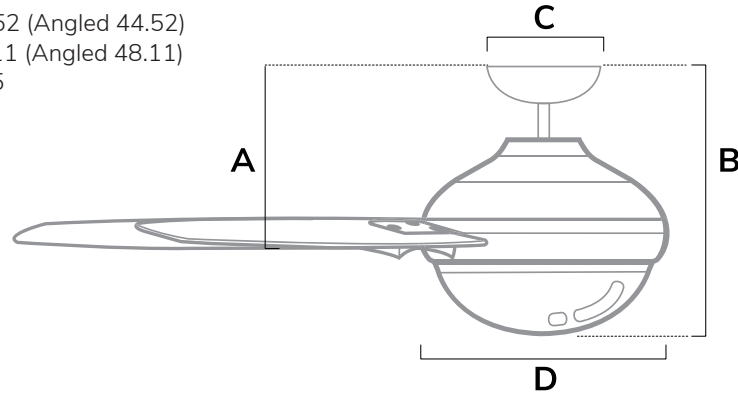

DIMENSIONS

Measured in inches

- A. 11.52 (Angled 44.52)
- B. 15.11 (Angled 48.11)
- C. 6.85
- D. 10

**52784** | Fresh White Body with Light Oak or Fresh White Blades

ADDITIONAL FINISHES

**52783** | Matte Black Body with Dark Gray Oak or Matte Black Blades

**52785** | Brushed Nickel Body with Light Gray Oak Blades

FAN SPECIFICATIONS

Motor Type	Reversible	Wire Length	Control Type	Downrod	Location	Blade #	Add'l Sizes
DC	YES	32" (24" Downrod)	Handheld Remote	3.5" Included	Indoor	6	N/A