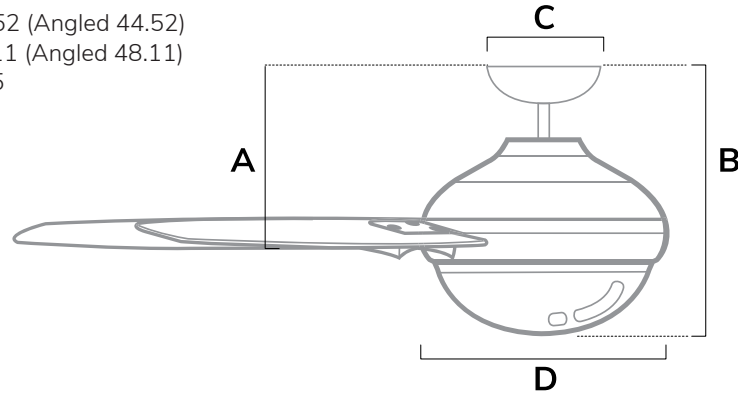

DIMENSIONS

Measured in inches

- A. 11.52 (Angled 44.52)
- B. 15.11 (Angled 48.11)
- C. 6.85
- D. 10

52785 | Brushed Nickel Body with Light Gray Oak Blades

ADDITIONAL FINISHES

52784 | Fresh White Body with Light Oak or Fresh White Blades

52783 | Matte Black Body with Dark Gray Oak or Matte Black Blades

FAN SPECIFICATIONS

Motor Type	Reversible	Wire Length	Control Type	Downrod	Location	Blade #	Add'l Sizes
DC	YES	32" (24" Downrod)	Handheld Remote	3.5" Included	Indoor	6	N/A