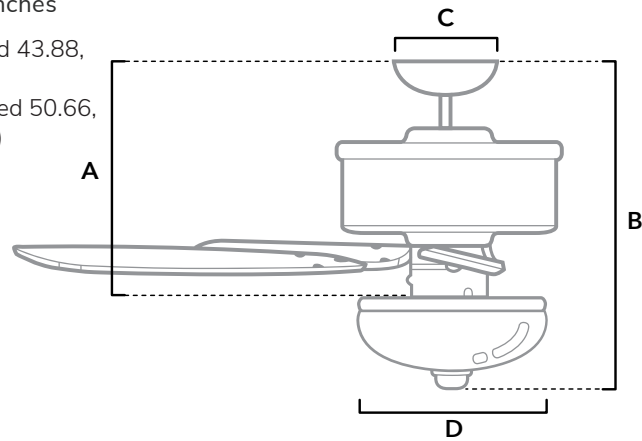

DIMENSIONS

Measured in inches

- A. 9.88 (Angled 43.88, Flush 9.88)
- B. 16.66 (Angled 50.66, Flush 16.66)
- C. 6.49
- D. 9.82

52790 | Matte Black Body with Matte Black or Light Gray Oak Blades

ADDITIONAL FINISHES

Motor Type	Reversible	Wire Length	Control Type	Downrod	Location	Blade #	Add'l Sizes
DC	NO	32" (24" Downrod)	Pull Chains	2" Included	Indoor	5	44", 52"

AIRFLOW AND LIGHT SPECIFICATIONS

AVG Airflow	Airflow Efficiency	CFM High	Voltage	Bulbs Included	Output Per Bulb	Watts Per Bulb	Bulb Type	Base Type	LED Light Kit	CRI	CCT (Kelvins)	Dimmable
2734	257	3309	120v/60Hz	2	600	7W	LED	E26	Yes	80	3,000	NO