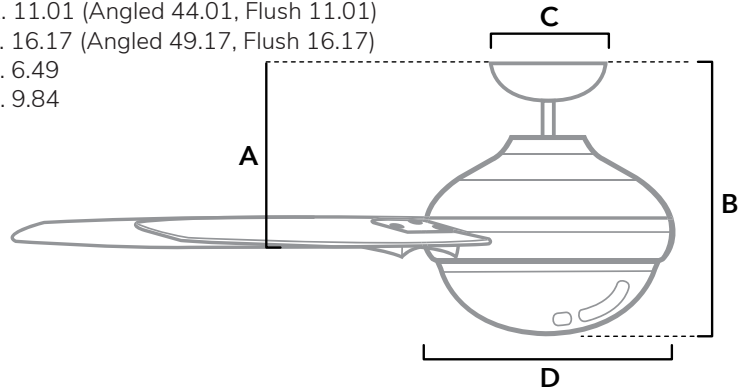

DIMENSIONS

Measured in inches

- A. 11.01 (Angled 44.01, Flush 11.01)
- B. 16.17 (Angled 49.17, Flush 16.17)
- C. 6.49
- D. 9.84

52832 | Fresh White Body with Fresh White Blades

ADDITIONAL FINISHES

52833
Matte Black Body with Matte Black Blades

52834
Matte Silver Body with Matte Silver Blades

FAN SPECIFICATIONS

| Motor Type | Reversible | Wire Length | Control Type | Downrod | Location | Blade # | Add'l Sizes |
|------------|------------|-------------------|-----------------|-------------|----------|---------|-------------|
| DC | YES | 32" (24" Downrod) | Handheld Remote | 3" Included | Indoor | 5 | 52", 60" |