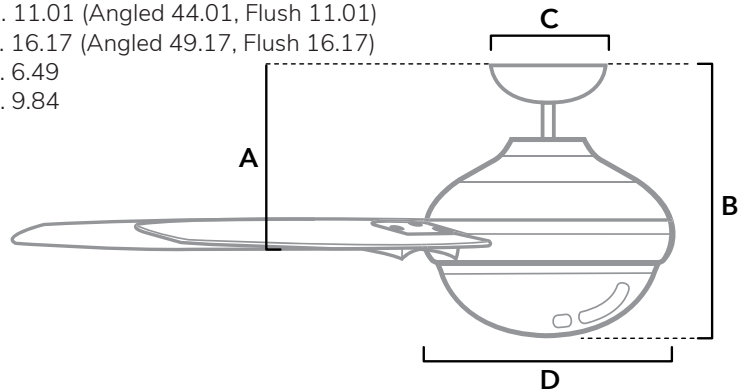

DIMENSIONS

Measured in inches

- A. 11.01 (Angled 44.01, Flush 11.01)
- B. 16.17 (Angled 49.17, Flush 16.17)
- C. 6.49
- D. 9.84

52833 | Matte Black Body with Matte Black Blades

ADDITIONAL FINISHES

52834  
Matte Silver Body with Matte Silver Blades

52832  
Fresh White Body with Fresh White Blades

FAN SPECIFICATIONS

Motor Type	Reversible	Wire Length	Control Type	Downrod	Location	Blade #	Add'l Sizes
DC	YES	32" (24" Downrod)	Handheld Remote	3" Included	Indoor	5	52", 60"