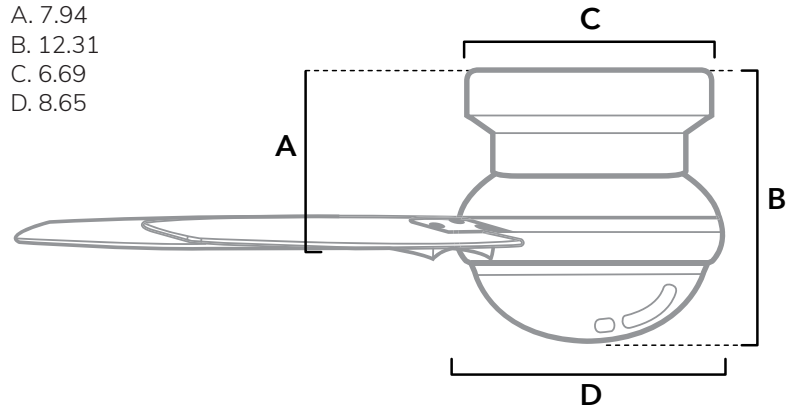

DIMENSIONS

Measured in inches

- A. 7.94
- B. 12.31
- C. 6.69
- D. 8.65

52835

Fresh White Body with Fresh White or Light Oak Blades

ADDITIONAL FINISHES

52836

Matte Black Body with Matte Black or Dark Gray Oak Blades

FAN SPECIFICATIONS

Motor Type	Reversible	Wire Length	Control Type	Downrod	Location	Blade #	Add'l Sizes
AC	YES	32" (24" Downrod)	Pull Chains	N/A	Indoor	5	44", 52"

AIRFLOW AND LIGHT SPECIFICATIONS

AVG Airflow	Airflow Efficiency	CFM High	Voltage	Bulbs Included	Output Per Bulb	Watts Per Bulb	Bulb Type	Base Type	LED Light Kit	CRI	CCT (Kelvins)	Dimmable
2171	53	3003	120v/60Hz	2	600	7W	LED	E26	Yes	80	3,000	NO