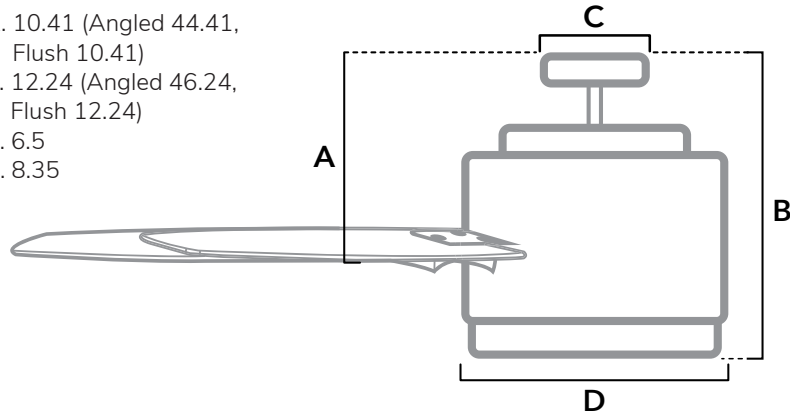

DIMENSIONS

Measured in inches

- A. 10.41 (Angled 44.41, Flush 10.41)
- B. 12.24 (Angled 46.24, Flush 12.24)
- C. 6.5
- D. 8.35

52966 | Fresh White Body with Fresh White Blades

ADDITIONAL FINISHES

52967
Matte Black Body with Matte Black blades

FAN SPECIFICATIONS

Motor Type	Reversible	Wire Length	Control Type	Downrod	Location	Blade #	Add'l Sizes
DC	YES	32" (24" Downrod)	Handheld Remote	3 Included	Indoor	3	60"

AIRFLOW AND LIGHT SPECIFICATIONS

AVG Airflow	Airflow Efficiency	CFM High	Voltage	Bulbs Included	Output Per Bulb	Watts Per Bulb	Bulb Type	Base Type	LED Light Kit	CRI	CCT (Kelvins)	Dimmable
3685	274	5344	120v/60Hz	1	1600	18W	LED	LED	Yes	80	3,000	YES