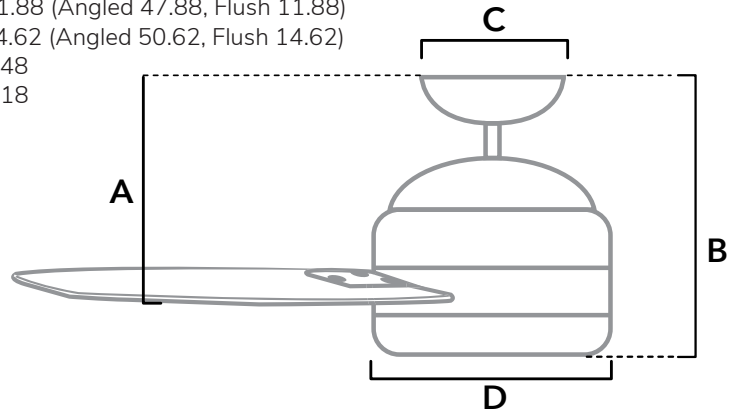

DIMENSIONS

Measured in inches

- A. 11.88 (Angled 47.88, Flush 11.88)
- B. 14.62 (Angled 50.62, Flush 14.62)
- C. 6.48
- D. 7.18

52979 | Matte Black Body with Walnut Stripe or Matte Black Blades

ADDITIONAL FINISHES

FAN SPECIFICATIONS

Motor Type	Reversible	Wire Length	Control Type	Downrod	Location	Blade #	Add'l Sizes
DC	NO	32" (24" Downrod)	Wall Control	6" Included	Damp	3	44", 52" 60"

AIRFLOW AND LIGHT SPECIFICATIONS