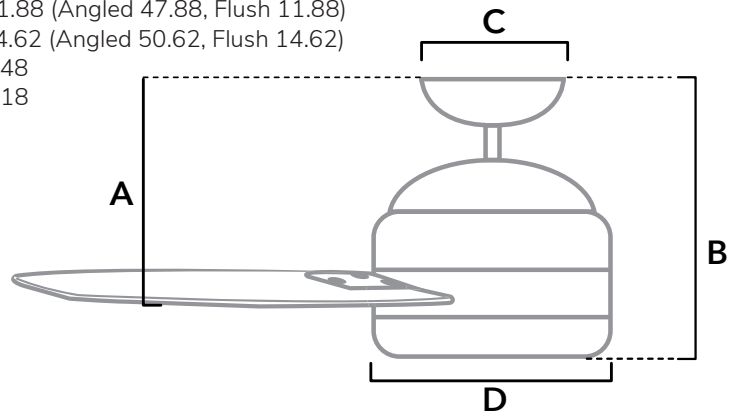

DIMENSIONS

Measured in inches

- A. 11.88 (Angled 47.88, Flush 11.88)
- B. 14.62 (Angled 50.62, Flush 14.62)
- C. 6.48
- D. 7.18

52980 | Fresh White Body with Light Stripe or Fresh White Blades

ADDITIONAL FINISHES

FAN SPECIFICATIONS

Motor Type	Reversible	Wire Length	Control Type	Downrod	Location	Blade #	Add'l Sizes
DC	NO	32" (24" Downrod)	Wall Control	6" Included	Damp	3	44", 52" 60"

AIRFLOW AND LIGHT SPECIFICATIONS