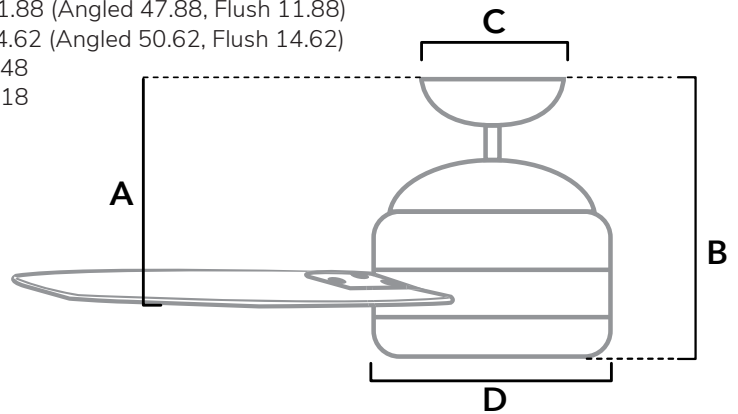

DIMENSIONS

Measured in inches

- A. 11.88 (Angled 47.88, Flush 11.88)
- B. 14.62 (Angled 50.62, Flush 14.62)
- C. 6.48
- D. 7.18

52981 | Matte Silver Body with Matte Silver or Black Willow Blades

ADDITIONAL FINISHES

Motor Type	Reversible	Wire Length	Control Type	Downrod	Location	Blade #	Add'l Sizes
DC	NO	32" (24" Downrod)	Wall Control	6" Included	Damp	3	44", 52" 60"

AIRFLOW AND LIGHT SPECIFICATIONS

AVG Airflow	Airflow Efficiency	CFM High	Voltage	Bulbs Included	Output Per Bulb	Watts Per Bulb	Bulb Type	Base Type	LED Light Kit	CRI	CCT (Kelvins)	Dimmable
4020	243	5906	120v/60Hz	N/A	N/A	N/A	N/A	N/A	N/A	N/A	N/A	N/A