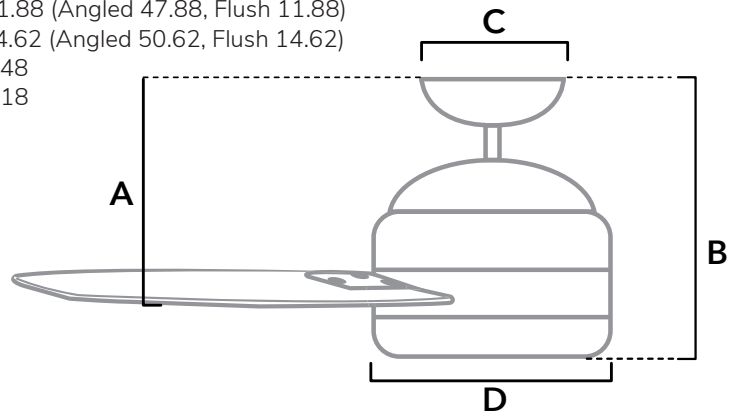

DIMENSIONS

Measured in inches

- A. 11.88 (Angled 47.88, Flush 11.88)
- B. 14.62 (Angled 50.62, Flush 14.62)
- C. 6.48
- D. 7.18

52982 Premier Bronze Body with Fire Polished Wood or Premier Bronze Blades

ADDITIONAL FINISHES

Motor Type	Reversible	Wire Length	Control Type	Downrod	Location	Blade #	Add'l Sizes
DC	NO	32" (24" Downrod)	Wall Control	6" Included	Damp	3	44", 52" 60"

AIRFLOW AND LIGHT SPECIFICATIONS

AVG Airflow	Airflow Efficiency	CFM High	Voltage	Bulbs Included	Output Per Bulb	Watts Per Bulb	Bulb Type	Base Type	LED Light Kit	CRI	CCT (Kelvins)	Dimmable
4020	243	5906	120v/60Hz	N/A	N/A	N/A	N/A	N/A	N/A	N/A	N/A	N/A