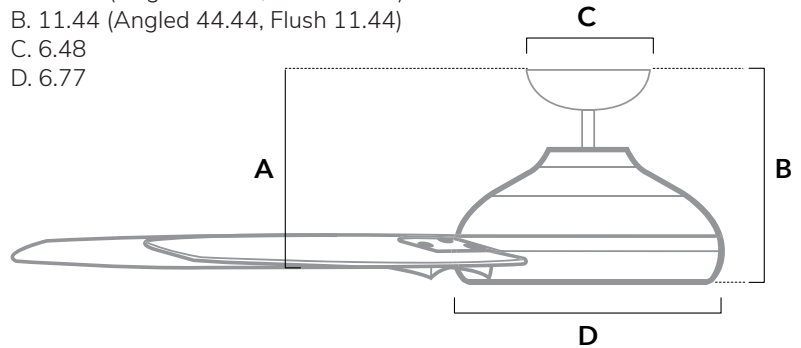

DIMENSIONS

Measured in inches

- A. 10.92 (Angled 43.92, Flush 10.92)
- B. 11.44 (Angled 44.44, Flush 11.44)
- C. 6.48
- D. 6.77

52997 | Matte Black Body with Matte Black Blades

ADDITIONAL FINISHES

53649
Premier Bronze Body with Brushed Cocoa Blades

52998
Fresh White Body with Fresh White Blades

FAN SPECIFICATIONS

Motor Type	Reversible	Wire Length	Control Type	Downrod	Location	Blade #	Add'l Sizes
DC	YES	32" (24" Downrod)	Wall Control	3" Included	Damp	3	52", 60"