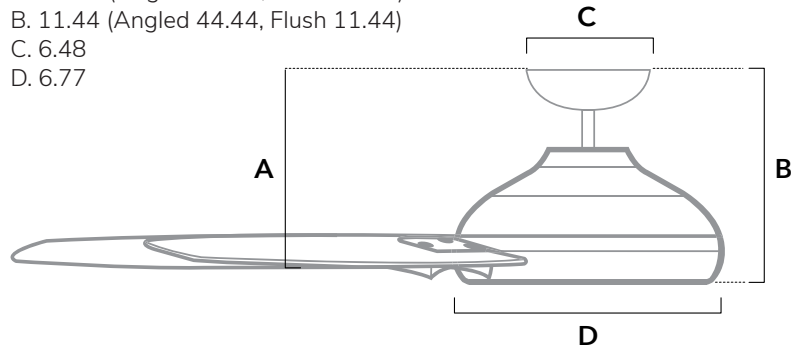

DIMENSIONS

Measured in inches

- A. 10.92 (Angled 43.92, Flush 10.92)
- B. 11.44 (Angled 44.44, Flush 11.44)
- C. 6.48
- D. 6.77

52998 | Fresh White Body with Fresh White Blades

ADDITIONAL FINISHES

52997 | Matte Black Body with Matte Black Blades

53649 | Premier Bronze Body with Brushed Cocoa Blades

FAN SPECIFICATIONS

Motor Type	Reversible	Wire Length	Control Type	Downrod	Location	Blade #	Add'l Sizes
DC	YES	32" (24" Downrod)	Wall Control	3" Included	Damp	3	52", 60"