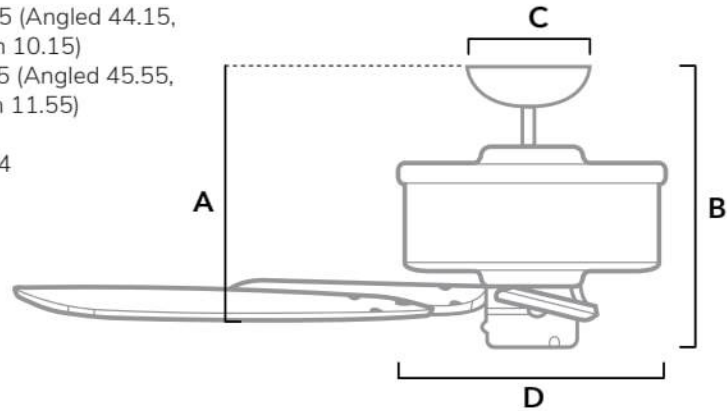

DIMENSIONS

Measured in inches

- A. 11.15 (Angled 44.15, Flush 10.15)
- B. 12.55 (Angled 45.55, Flush 11.55)
- C. 6.5
- D. 12.94

53054 | White Body with White blades

ADDITIONAL FINISHES

53061
New Bronze Body with Walnut blades

FAN SPECIFICATIONS

Motor Type	Reversible	Wire Length	Control Type	Downrod	Location	Blade #	Add'l Sizes
AC	YES	32" (24" Downrod)	Pull Chains	3 Included	Outdoor	5	N/A

AIRFLOW AND LIGHT SPECIFICATIONS

AVG Airflow	Airflow Efficiency	CFM High	Voltage	Bulbs Included	Output Per Bulb	Watts Per Bulb	Bulb Type	Base Type	LED Light Kit	CRI	CCT (Kelvins)	Dimmable
3538	86	5204	120v/60Hz	N/A	N/A	N/A	N/A	N/A	N/A	N/A	N/A	N/A