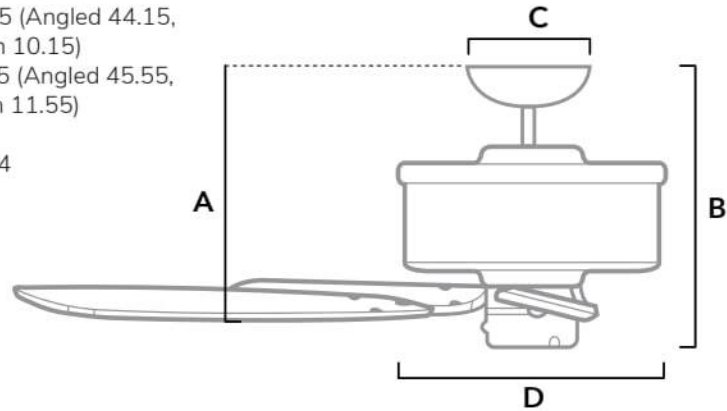

DIMENSIONS

Measured in inches

- A. 11.15 (Angled 44.15, Flush 10.15)
- B. 12.55 (Angled 45.55, Flush 11.55)
- C. 6.5
- D. 12.94

53061 | New Bronze Body with Walnut blades

ADDITIONAL FINISHES

53054
White Body with White blades

FAN SPECIFICATIONS

Motor Type	Reversible	Wire Length	Control Type	Downrod	Location	Blade #	Add'l Sizes
AC	YES	32" (24" Downrod)	Pull Chains	3 Included	Outdoor	5	N/A

AIRFLOW AND LIGHT SPECIFICATIONS

AVG Airflow	Airflow Efficiency	CFM High	Voltage	Bulbs Included	Output Per Bulb	Watts Per Bulb	Bulb Type	Base Type	LED Light Kit	CRI	CCT (Kelvins)	Dimmable
3538	86	5204	120v/60Hz	N/A	N/A	N/A	N/A	N/A	N/A	N/A	N/A	N/A