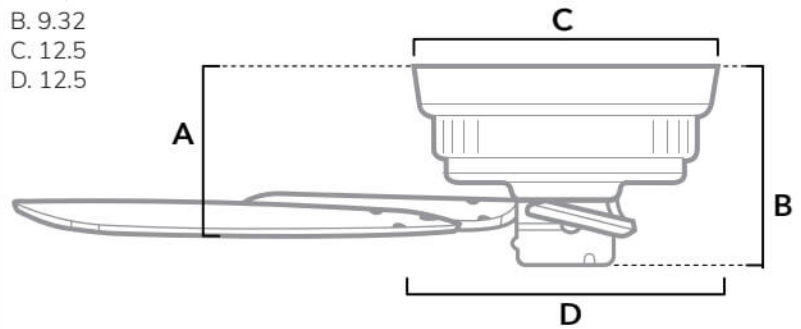

DIMENSIONS

Measured in inches

- A. 8.02
- B. 9.32
- C. 12.5
- D. 12.5

53119 | White Body with White Blades

ADDITIONAL FINISHES

53118
Matte Black Body with Matte Black blades

FAN SPECIFICATIONS

Motor Type	Reversible	Wire Length	Control Type	Downrod	Location	Blade #	Add'l Sizes
AC	YES	32" (24" Downrod)	Pull Chains	Low Profile	Damp	5	N/A