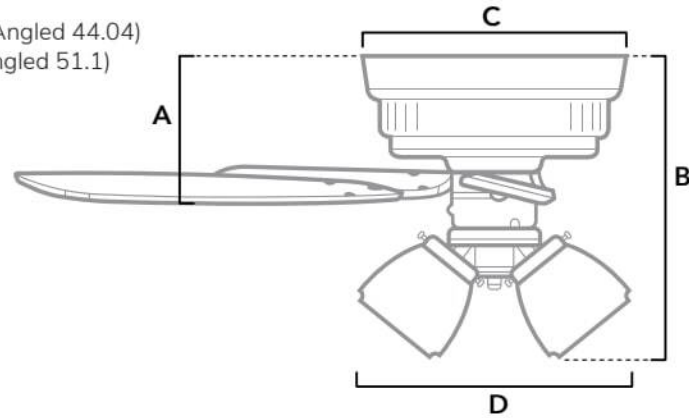

DIMENSIONS

Measured in inches

- A. 11.04 (Angled 44.04)
- B. 18.1 (Angled 51.1)
- C. 6.49
- D. 10.9

53236 | Snow White Body with Snow White Blades

ADDITIONAL FINISHES

51111
Brushed Nickel Body with
Light Gray Oak or Warm
Grey Oak Blades

51110
Matte Silver Body with
Warm Grey Oak or Light
Grey Oak Blades

FAN SPECIFICATIONS

Motor Type	Reversible	Wire Length	Control Type	Downrod	Location	Blade #	Add'l Sizes
AC	YES	32" (24" Downrod)	Pull Chains	3 Included	Indoor	5	N/A