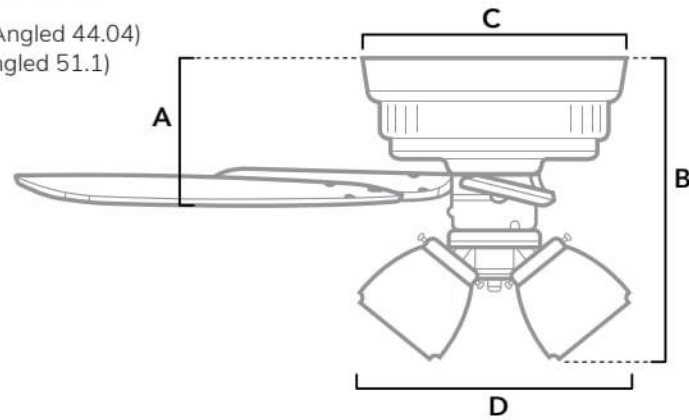

DIMENSIONS

Measured in inches

- A. 11.04 (Angled 44.04)
- B. 18.1 (Angled 51.1)
- C. 6.49
- D. 10.9

53237 | Brushed Nickel Body with Brazilian Cherry or Harvest Mahogany Blades

ADDITIONAL FINISHES

51110
Matte Silver Body with Warm Grey Oak or Light Gray Oak Blades

FAN SPECIFICATIONS

Motor Type	Reversible	Wire Length	Control Type	Downrod	Location	Blade #	Add'l Sizes
AC	YES	32" (24" Downrod)	Pull Chains	3 Included	Indoor	5	N/A

AIRFLOW AND LIGHT SPECIFICATIONS

AVG Airflow	Airflow Efficiency	CFM High	Voltage	Bulbs Included	Output Per Bulb	Watts Per Bulb	Bulb Type	Base Type	LED Light Kit	CRI	CCT (Kelvins)	Dimmable
2950	76	4257	120v/60Hz	3	600	7W	LED	E26	Yes	80	3,000	NO