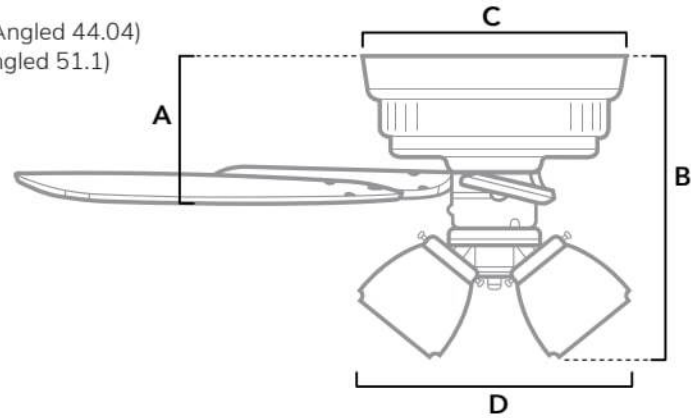

DIMENSIONS

Measured in inches

- A. 11.04 (Angled 44.04)
- B. 18.1 (Angled 51.1)
- C. 6.49
- D. 10.9

53238 | New Bronze Body with Brazilian Cherry or Harvest Mahogany Blades

ADDITIONAL FINISHES

52387
Matte Black Body with Matte Black or Greyed Walnut Blades

FAN SPECIFICATIONS

Motor Type	Reversible	Wire Length	Control Type	Downrod	Location	Blade #	Add'l Sizes
AC	YES	32" (24" Downrod)	Pull Chains	3 Included	Indoor	5	N/A

AIRFLOW AND LIGHT SPECIFICATIONS

AVG Airflow	Airflow Efficiency	CFM High	Voltage	Bulbs Included	Output Per Bulb	Watts Per Bulb	Bulb Type	Base Type	LED Light Kit	CRI	CCT (Kelvins)	Dimmable
2950	76	4257	120v/60Hz	3	600	7W	LED	E26	Yes	80	3,000	NO