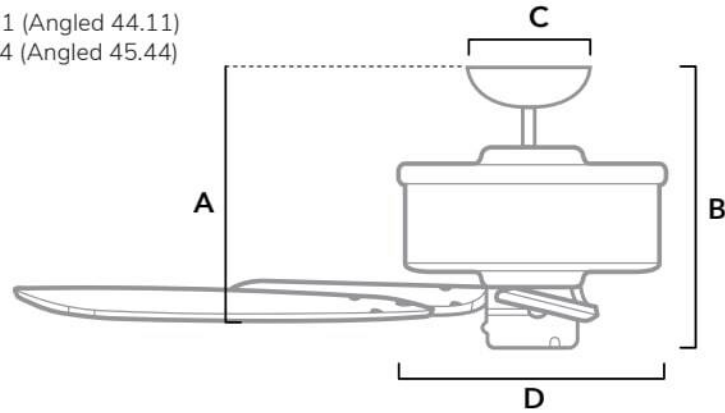

DIMENSIONS

Measured in inches

- A. 11.11 (Angled 44.11)
- B. 12.44 (Angled 45.44)
- C. 6.49
- D. 10.9

53292 | New Bronze Body with Stained Oak or Medium Walnut Blades

ADDITIONAL FINISHES

53294
Matte Black Body with Matte Black or Stained Oak Blades

FAN SPECIFICATIONS

| Motor Type | Reversible | Wire Length | Control Type | Downrod | Location | Blade # | Add'l Sizes |
|------------|------------|-------------------|--------------|------------|----------|---------|-------------|
| AC | YES | 32" (24" Downrod) | Pull Chains | 3 Included | Damp | 5 | 42" |