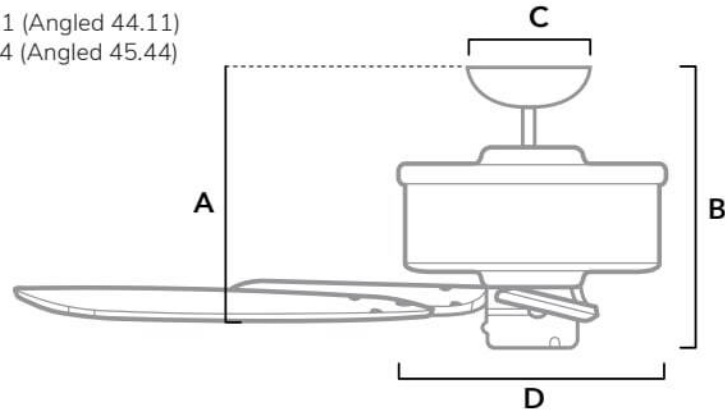

DIMENSIONS

Measured in inches

- A. 11.11 (Angled 44.11)
- B. 12.44 (Angled 45.44)
- C. 6.49
- D. 10.9

53294 | Matte Black Body with Matte Black or Stained Oak Blades

ADDITIONAL FINISHES

53292 | New Bronze Body with Stained Oak or Medium Walnut Blades

FAN SPECIFICATIONS

Motor Type	Reversible	Wire Length	Control Type	Downrod	Location	Blade #	Add'l Sizes
AC	YES	32" (24" Downrod)	Pull Chains	3 Included	Damp	5	42"

AIRFLOW AND LIGHT SPECIFICATIONS

AVG Airflow	Airflow Efficiency	CFM High	Voltage	Bulbs Included	Output Per Bulb	Watts Per Bulb	Bulb Type	Base Type	LED Light Kit	CRI	CCT (Kelvins)	Dimmable
2950	78	4416	120v/60Hz	N/A	N/A	N/A	N/A	N/A	N/A	N/A	N/A	N/A