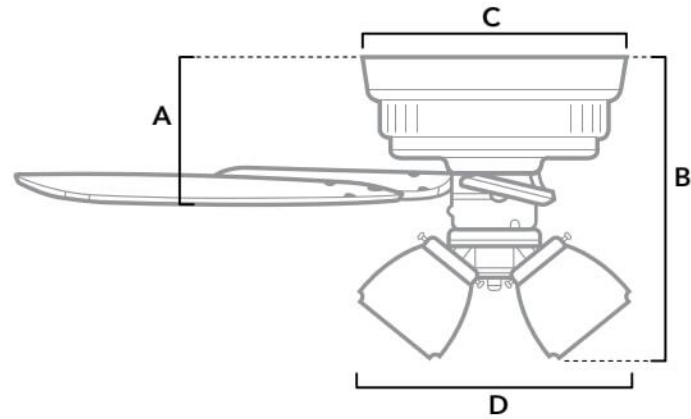

## DIMENSIONS

Measured in inches

- A. 7.47
- B. 14.59
- C. 12.5
- D. 12.5

**53326** | Snow White Body with Snow White or Light Oak Blades

## FAN SPECIFICATIONS

Motor Type	Reversible	Wire Length	Control Type	Downrod	Location	Blade #	Add'l Sizes
AC	YES	32" (24" Downrod)	Pull Chains	N/A	Indoor	5	42"