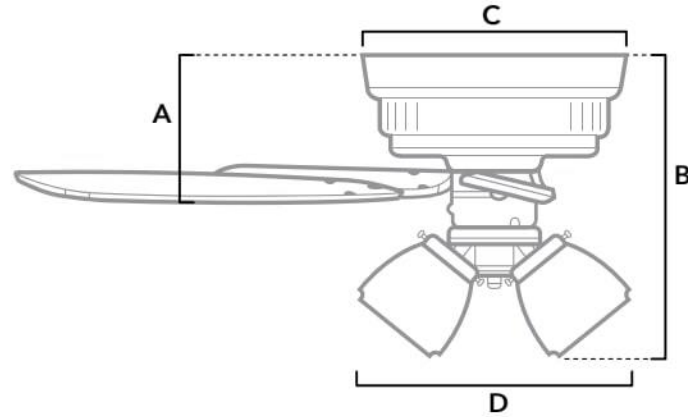

DIMENSIONS

Measured in inches

- A. 7.47
- B. 14.59
- C. 12.5
- D. 12.5

53327 | New Bronze Body with Brazilian Cherry or Harvest Mahogany Blades

ADDITIONAL FINISHES

53328
Brushed Nickel Body with Brazilian Cherry or Harvest Mahogany Blades

Motor Type	Reversible	Wire Length	Control Type	Downrod	Location	Blade #	Add'l Sizes
AC	YES	32" (24" Downrod)	Pull Chains	N/A	Indoor	5	42"

AIRFLOW AND LIGHT SPECIFICATIONS

AVG Airflow	Airflow Efficiency	CFM High	Voltage	Bulbs Included	Output Per Bulb	Watts Per Bulb	Bulb Type	Base Type	LED Light Kit	CRI	CCT (Kelvins)	Dimmable
2766	70	4121	120v/60Hz	3	600	7W	LED	E26	Yes	80	3,000	NO