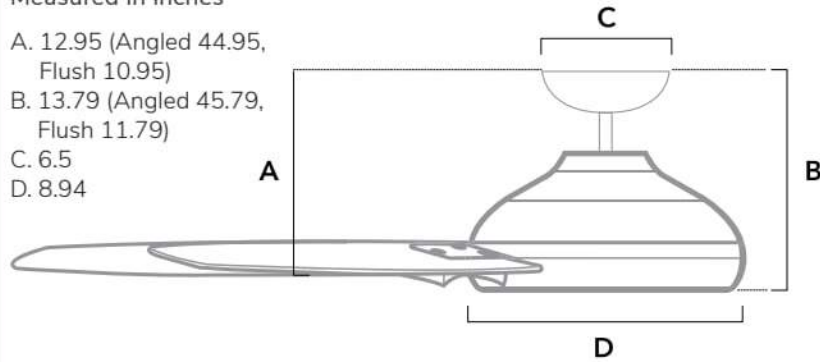

DIMENSIONS

Measured in inches

- A. 12.95 (Angled 44.95, Flush 10.95)
- B. 13.79 (Angled 45.79, Flush 11.79)
- C. 6.5
- D. 8.94

53435 | Fresh White Body with Fresh White Blades

ADDITIONAL FINISHES

51179
Matte Silver Body with
Matte Silver Blades

51180
Matte Black Body with
Matte Black Blades

50063
Luxe Gold Body with
Matte White Blades

50007
Matte Bronze Body with
Matte Bronze Blades

FAN SPECIFICATIONS

Motor Type	Reversible	Wire Length	Control Type	Downrod	Location	Blade #	Add'l Sizes
AC	YES	32" (24" Downrod)	Wall Control	4" Included	Damp	6	44", 52", 60"